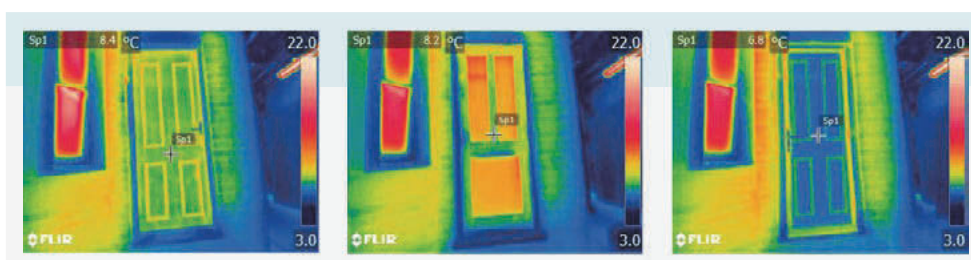

48mm Solid Timber Core Composite Door

44mm Timber Panelled Door

Hallmark 44mm Elite Composite Door

ULTRALUXE

PRO-GRADE
CASSETTES

Pro-Grade Ultraluxe is a three-part flush aluminium de-glazeable cassette system. It's made up of a smooth aluminium flush face to the exterior, a welded PVC interior holding the IGU, and an aluminium internal cover cap.