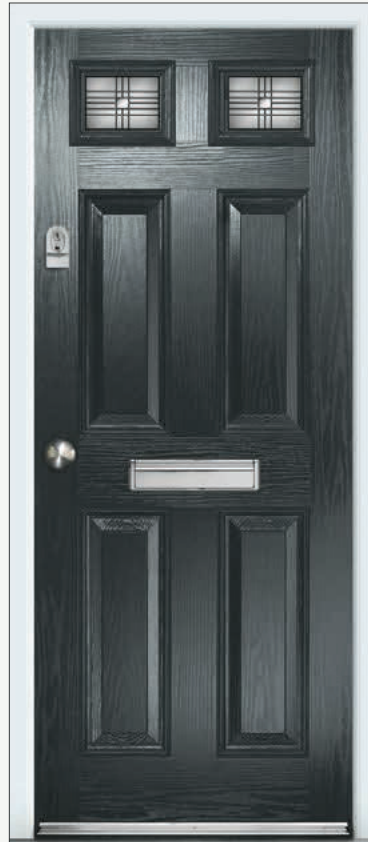

Matisse

Anthracite grey (RAL 7016) Camarque 2 door with Matisse glass, chrome Heritage pull lock and letterplate, stainless steel door knob and silver mill drip bar.

S