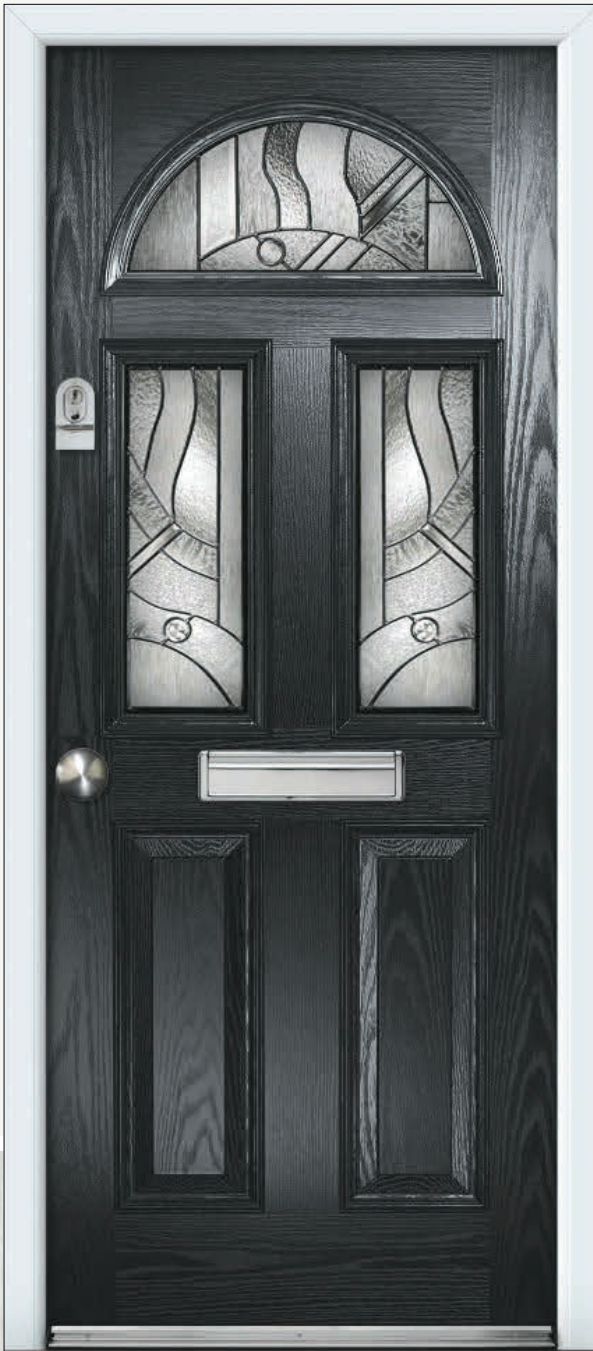

Tuscan 3 Abstract

T

Black Tuscan 3 door with triple glazed Abstract glass, chrome Heritage pull lock, matching door knob, letterplate and silver mill drip bar.

Tuscan 1 Sandblasted Pinstripe

D S

Black Tuscan 1 with Sweet polished chrome handles & Sweet Square letterplate. Sandblasted Pinstripe.