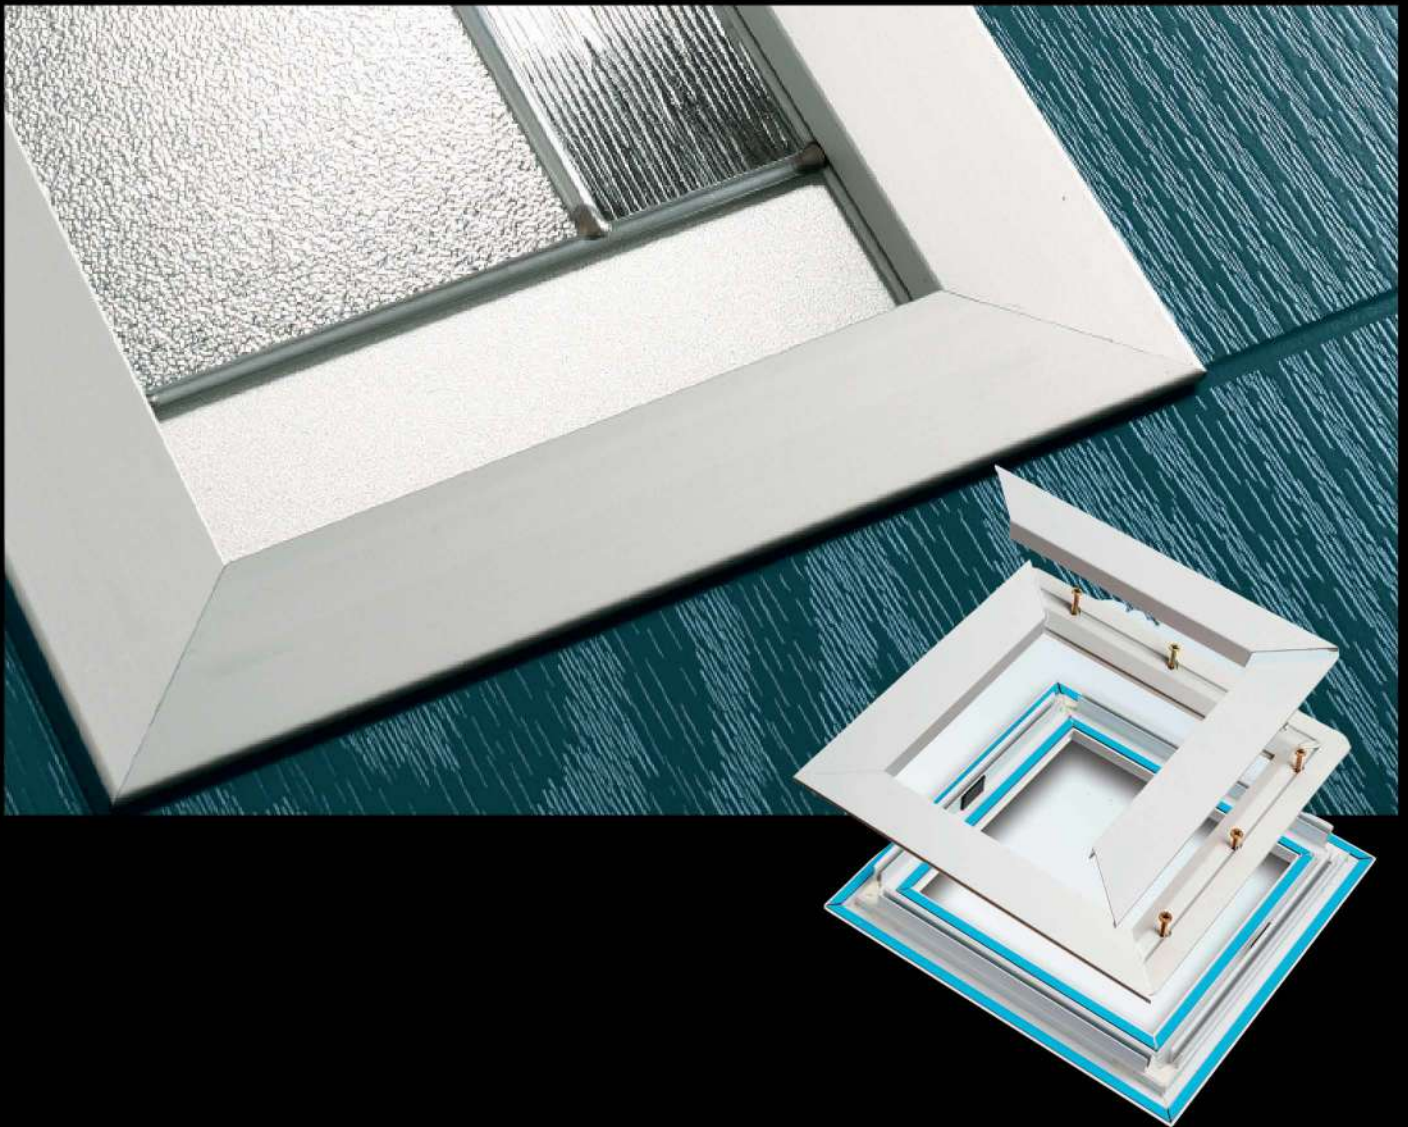

ULTRALUXE

PRO-GRADE
CASSETTES

Pro-Grade Ultraluxe is a three-part flush aluminium de-glazeable cassette system. It's made up of a smooth aluminium flush face to the exterior, a welded PVC interior holding the IGU, and an aluminium internal cover cap.

New

AVAILABLE NOW