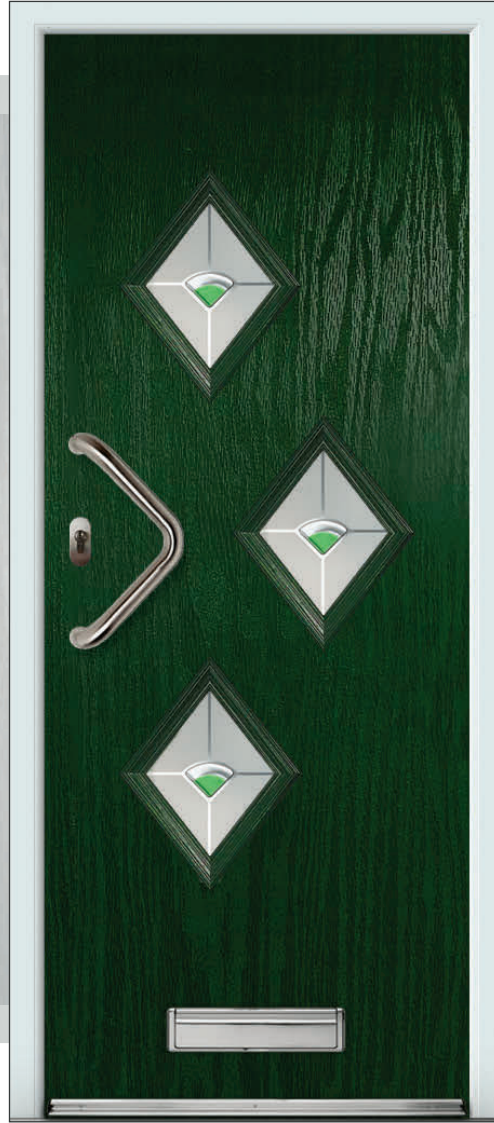

(B) (D) (S)

Polar Tile Colour Change Options

SONETT 3

Door featured is a Standard Green Sonett 3 with Green Polar Tile Glass, Silver Drip Bar, Stainless Steel Vee Handle and chrome letterplate..