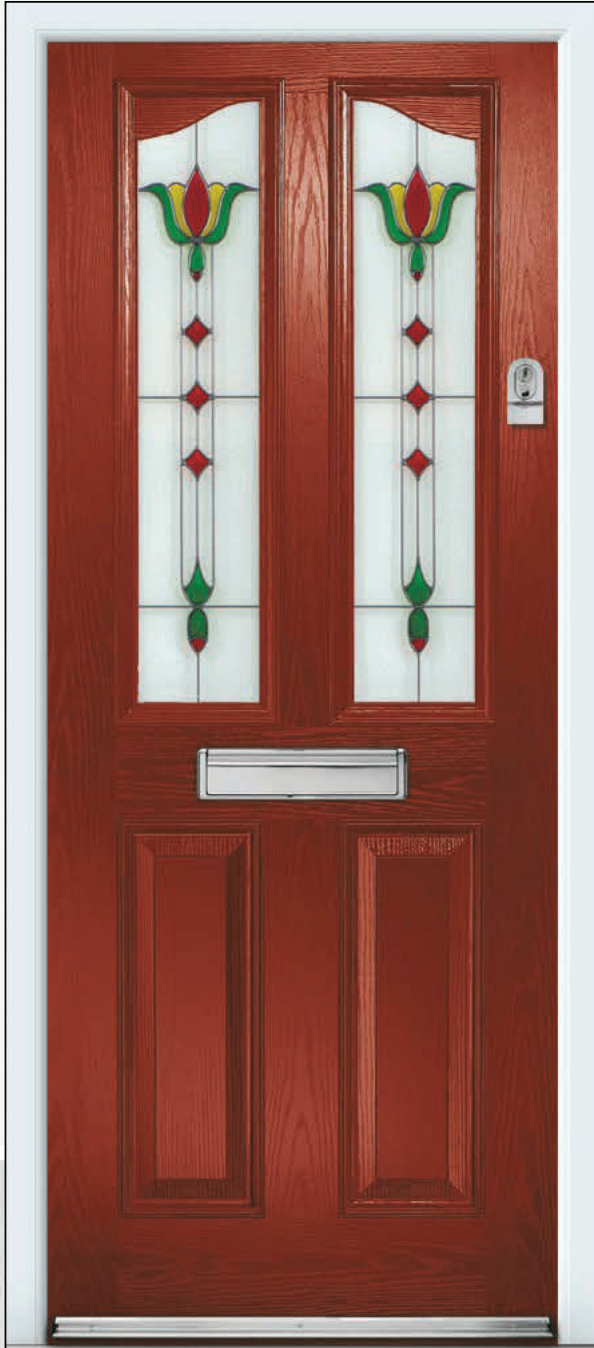

S Shown as sandblasted design

Whitton Victoria

B D

Red Aprilla door with Whitton Victoria glass, chrome Heritage pull lock, letterplate and silver mill drip bar.

Barite

D B S

Arnage door with Barite glass chrome handles, letterplate.