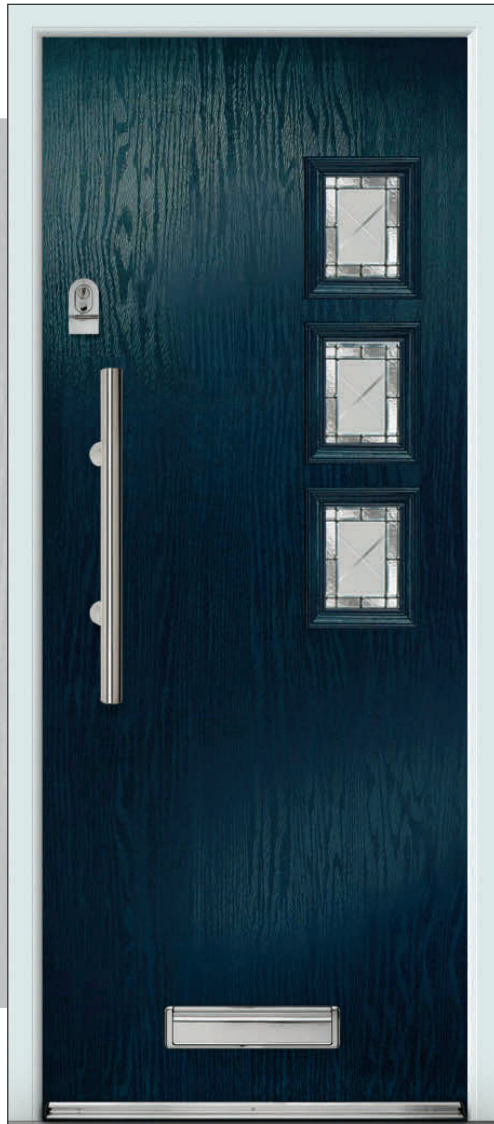

ARUBA 3

(T)

Door featured is a Standard Blue Aruba 3 with Diamond Cut Glass, Silver Drip Bar, Heritage Lock, 550 Inline Stainless Steel Handle and chrome letterplate.

(T)

Polar Bonded Coloured Glass Tiles or Clear Bevelled Pieces positioned on a sleek Etched Effect Glass.

(D) (B) (S)

(D) Double Glazed

(T) Triple Glazed

(B) Backing Glass Choice Available

More Glazing Designs Available Online