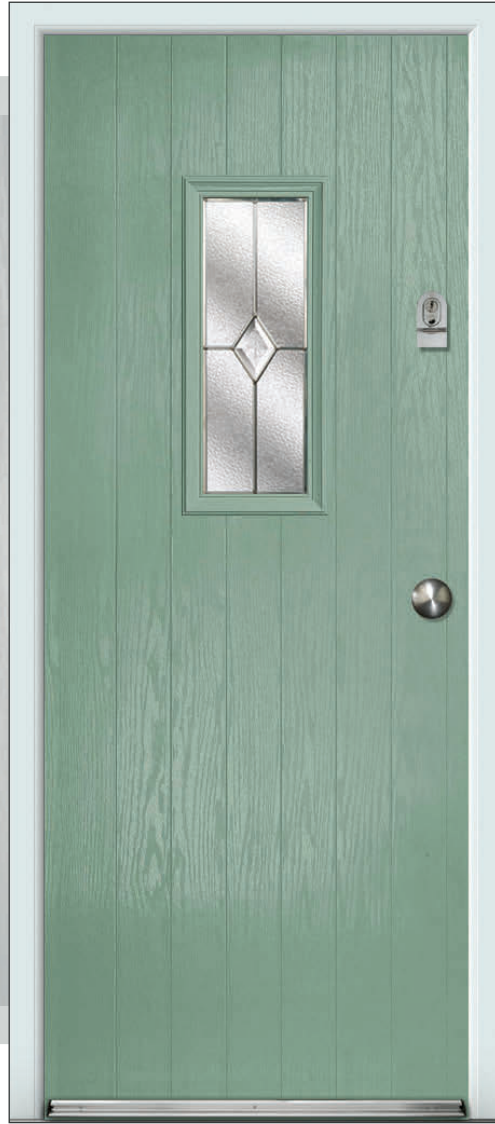

(D) Double Glazed

(T) Triple Glazed

(B) Backing Glass Choice Available

CATALINA 1

Door featured is a Cottage Grooved Chartwell Catalina 1 with Classic Diamond Glass, Silver Drip Bar and Stainless Steel Knob Handle.